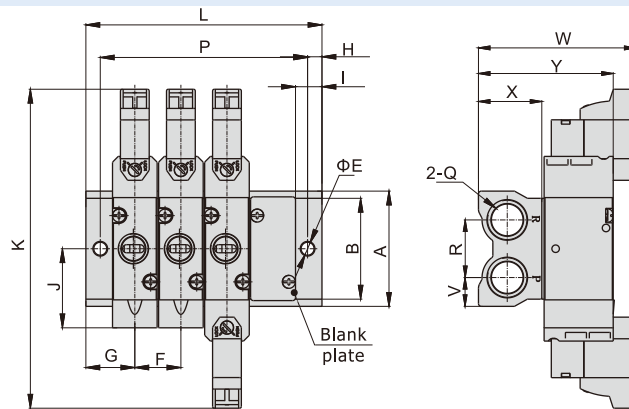

Ordering code

6TV100M 5F □ Ordering code for manifold

① Model	6TV0500M: 6TV0500 Series manifold	6TV100M: 6TV100 Series manifold	6TV200M: 6TV200 Series manifold	6TV300M: 6TV300 Series manifold
② Number of stations	1F: 1 Station 2F: 2 Station 3F: 3 Station 20F: 20 Station			
③ Thread type	Blank: PT / G: G Thread / T: NPT Thread			

P-6TV100M - R2 Ordering code for blank plate

① Model	6TV0500M: 6TV0500 Series manifold	6TV100M: 6TV100 Series manifold	6TV200M: 6TV200 Series manifold	6TV300M: 6TV300 Series manifold
② Code	R2: Blank plate for manifold			

[Note] 1. Manifold kits contains manifold, seal and screw; 2. Blank plate kits contains blank plate and screw.

Dimensions

Model\Item	A	B	E	F	G	H	I	J	K	Q	R	V	W	X	Y
6TV0500M	33	26	4.5	11	15	5	9.5	18.5	93	1/8"	16.5	8.5	48.5	17	36
6TV100M	40	35	4.5	16	17	5	9	27.5	110.5	1/4"	20	10	54.5	22	47
6TV200M	48	44	4.5	19	18.5	5	9	34.5	125	1/4"	24	12	58	23.5	57
6TV300M	60	54	4.5	24	24	5	12.5	43.5	146	3/8"	32	14	74	27	-